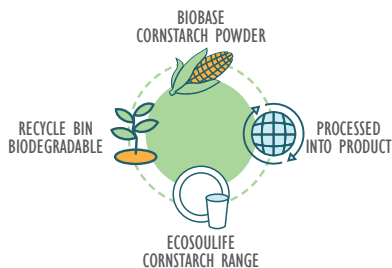

Features

*Actual degradation times may vary depending on environmental conditions.